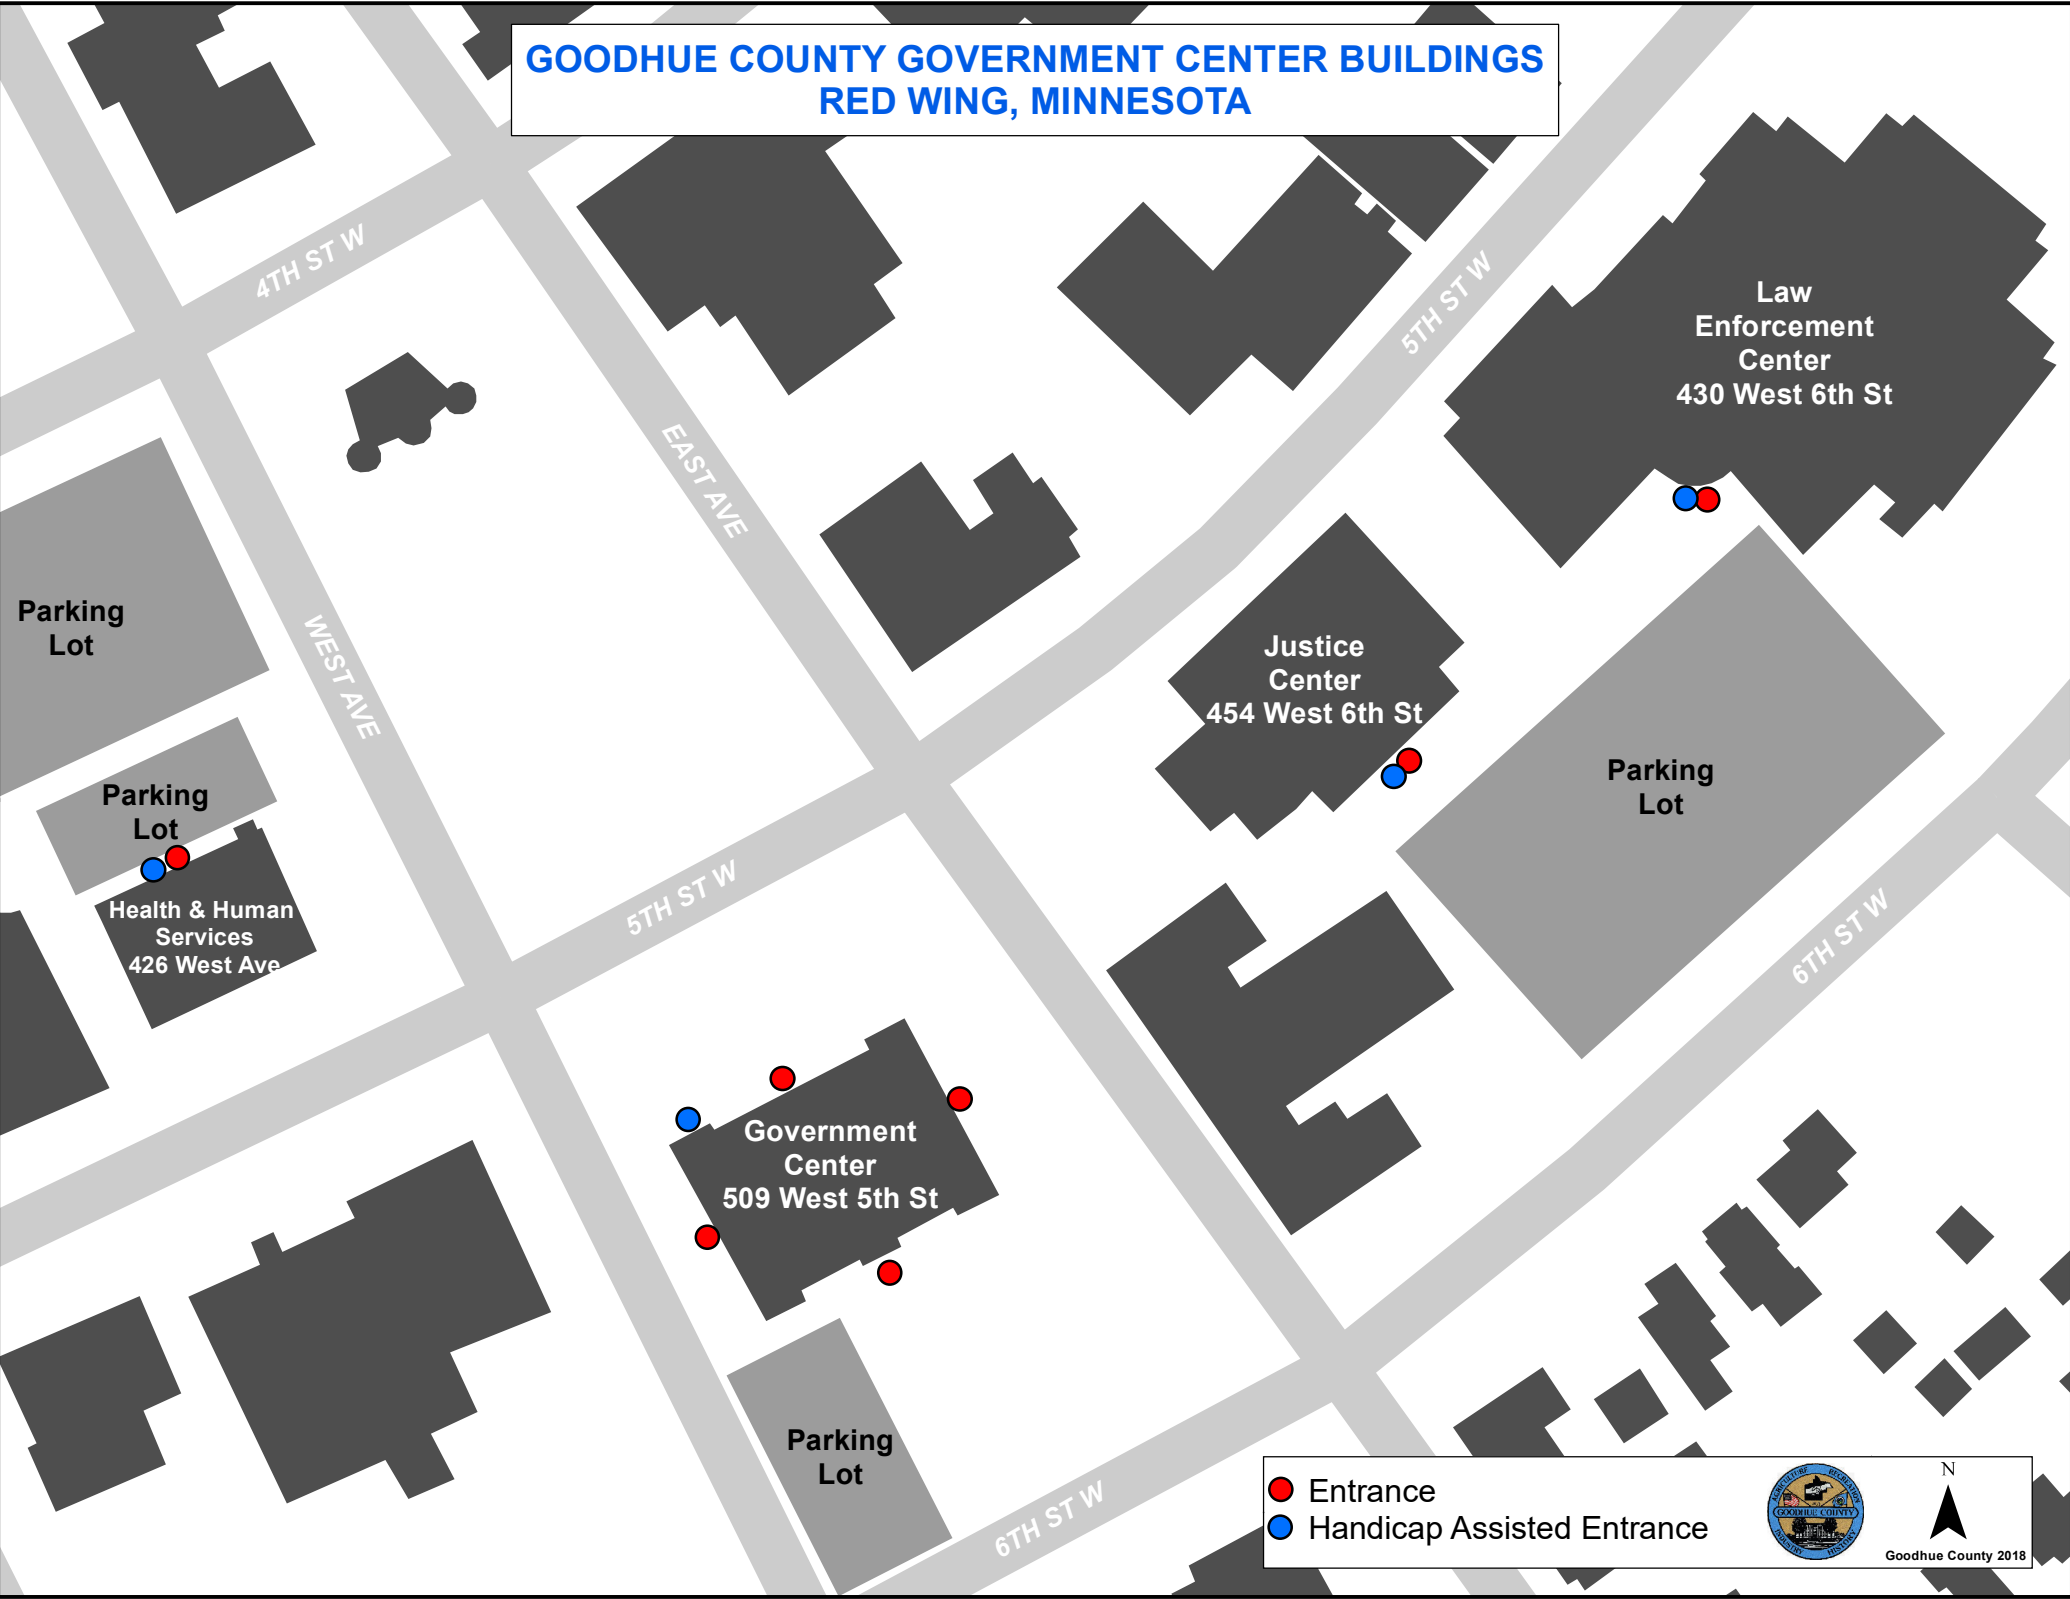

GOODHUE COUNTY GOVERNMENT CENTER BUILDINGS RED WING, MINNESOTA

● Entrance
● Handicap Assisted Entrance

Goodhue County 2018