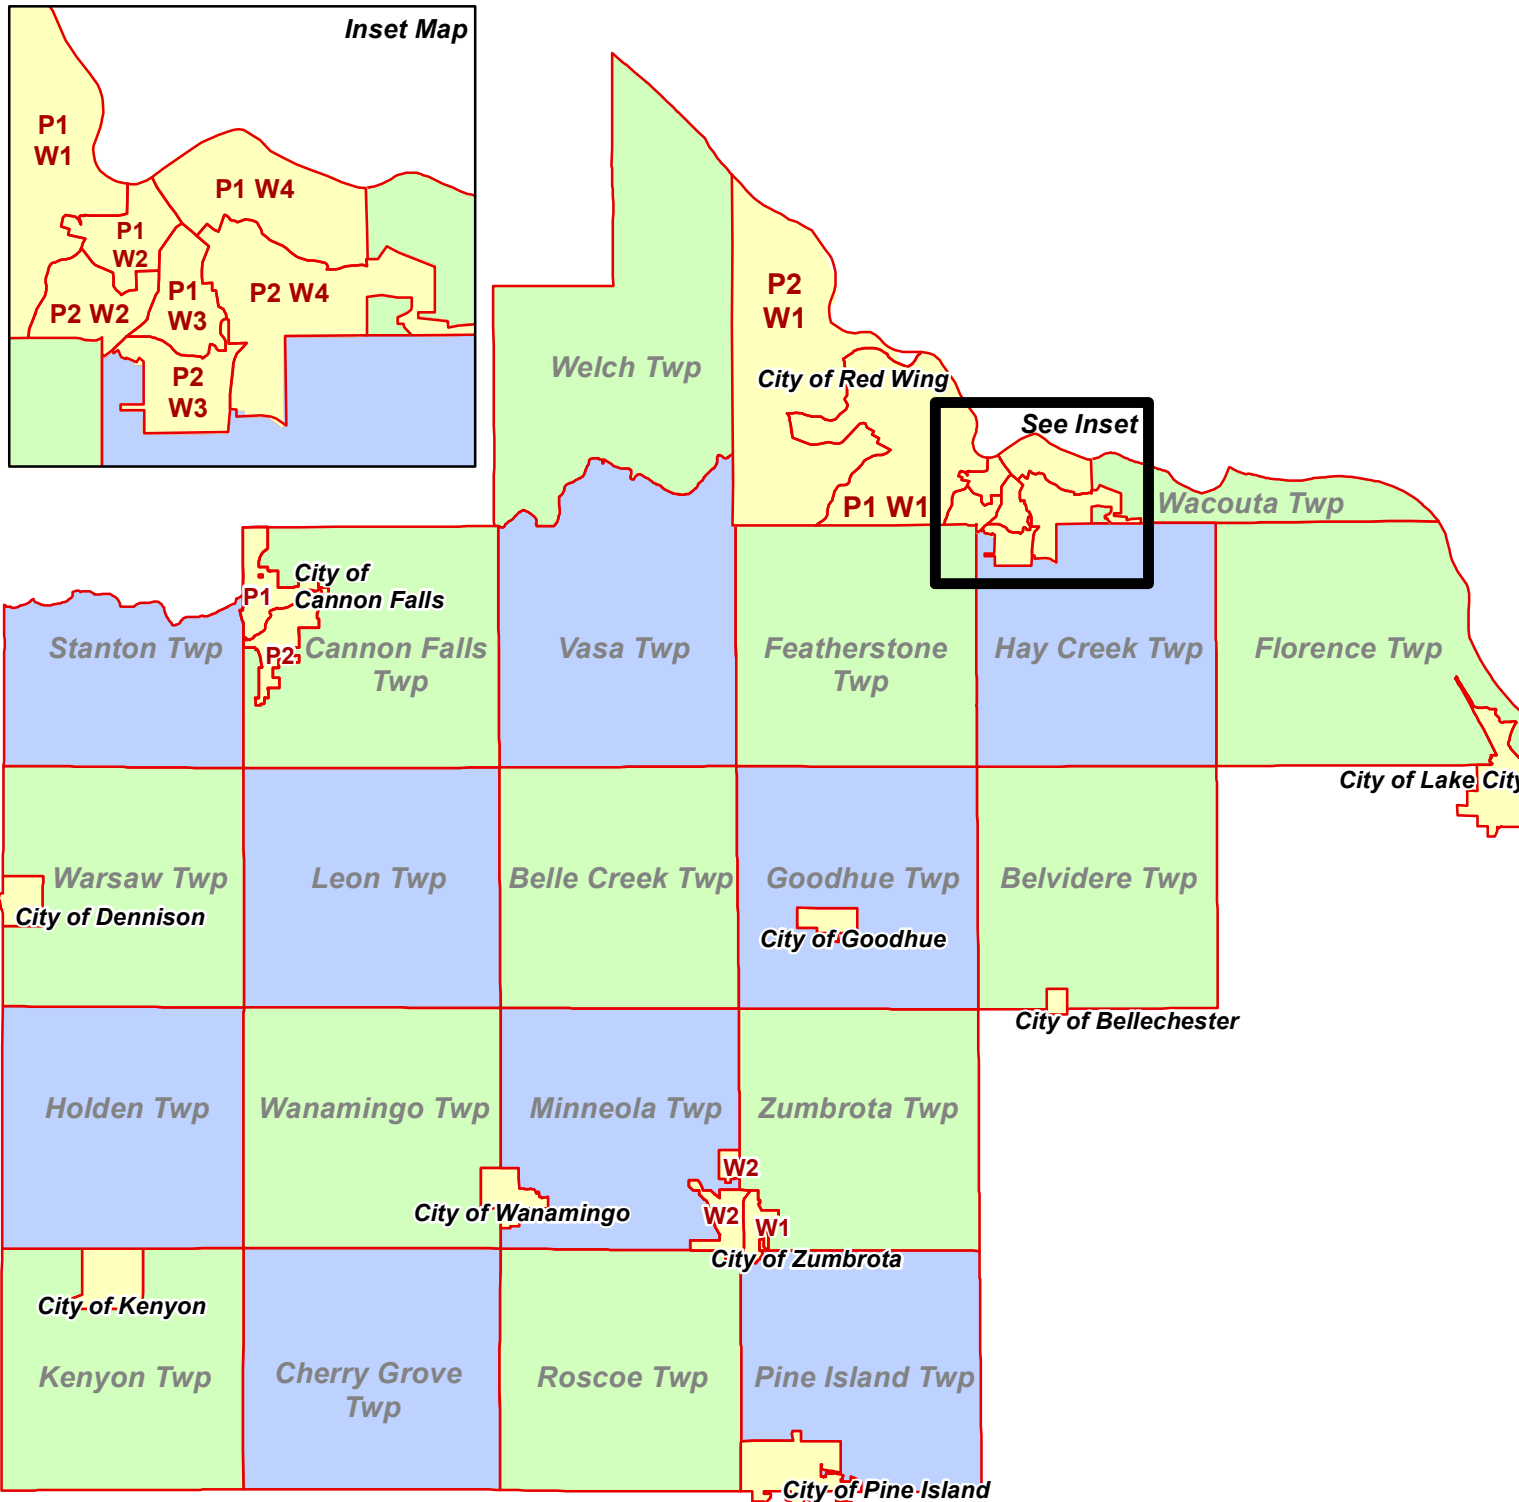

# Goodhue County Voting Districts

-  = Wards & Precincts
- ABCD** = Wards/Precincts Names
- ABCD** = City Names
- ABCD** = Township Names

This map was created by the Goodhue County GIS Department on May 17th, 2012.

DATA DISCLAIMER: Goodhue County assumes NO liability for the accuracy or completeness of this map OR responsibility for any associated, direct, indirect, or consequential damages that may result from its use or misuse.  
Goodhue County Copyright 2012