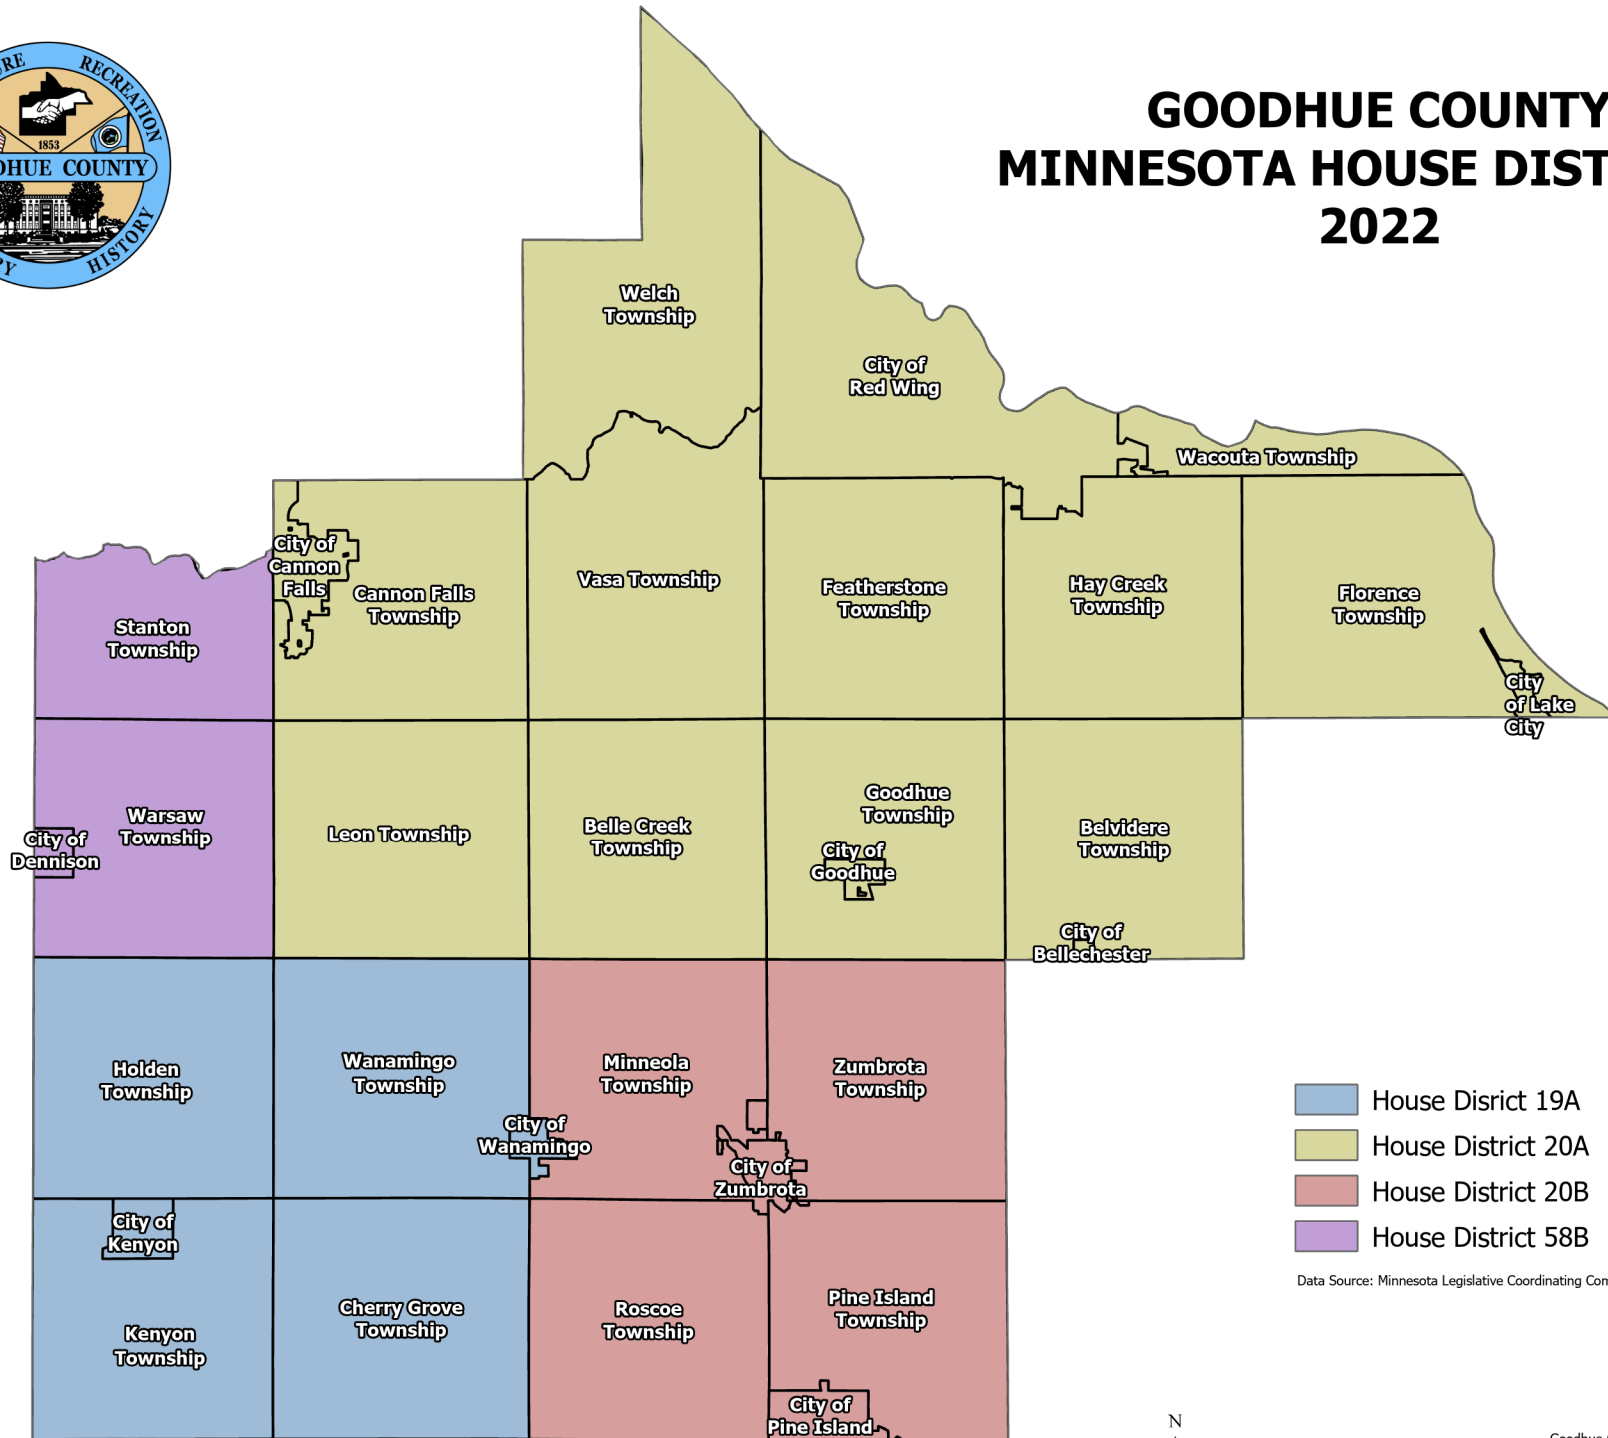

GOODHUE COUNTY MINNESOTA HOUSE DISTRICTS 2022

- House District 19A
- House District 20A
- House District 20B
- House District 58B

Data Source: Minnesota Legislative Coordinating Commission GIS

DATA DISCLAIMER:
Goodhue County assumes NO liability for the accuracy or completeness of this map OR responsibility for any associated direct, indirect, or consequential damages that may result from its use or misuse. Goodhue County Copyright 2022